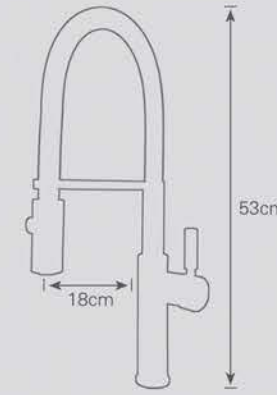

起泡適合洗蔬果

雨淋適合清潔

兩種出水方式
按鍵切換

起泡出水
雨淋出水

可拆卸清潔
柔膚起泡器
水花不亂濺

MR-9083-B
廚房立式萬向龍頭(黑)NT\$18000
Single hole kitchen mixer
(兩段式切換噴頭)

Mars Collectiona Faucet

The enjoyment of depth.
With her,
life becomes more in depth.
To satisfy your deep demands.