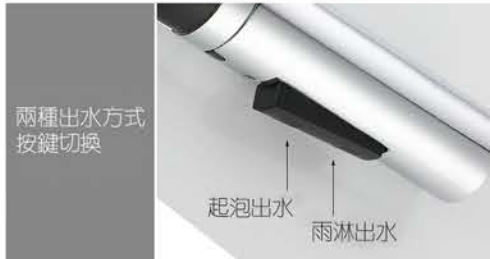

起泡適合洗蔬果

雨淋適合清潔

兩種出水方式
按鍵切換

起泡出水
雨淋出水

可拆卸清潔
柔膚起泡器
水花不亂濺

MR-9083-B
廚房立式萬向龍頭(黑)NT\$18000
Single hole kitchen mixer
(兩段式切換噴頭)

Mars Collectiona Faucet

The enjoyment of depth.
With her,
life becomes more in depth.
To satisfy your deep demands.