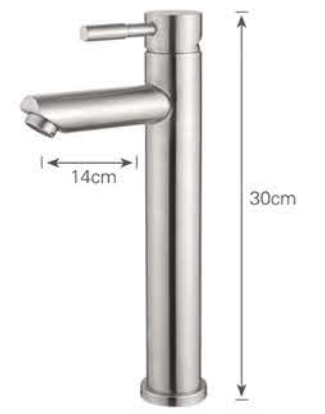

L-72
不銹鋼沐浴龍頭NT\$6800
ST single hole shower mixer

T-74
不銹鋼單孔面盆龍頭NT\$6000
ST single hole washbasin mixer

T-51
不銹鋼雙孔面盆龍頭NT\$6400
Stainless steel double hole basin faucet

T-77
不銹鋼單孔面盆龍頭NT\$8000
ST single hole washbasin mixer